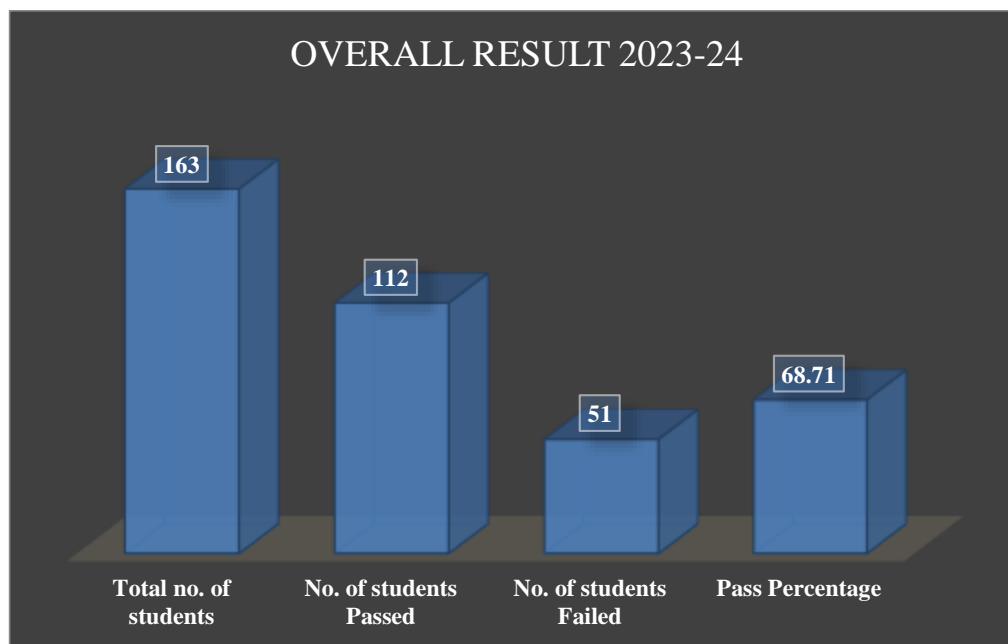

RESULT ANALYSIS

2023-24

Overall Result Analysis- 2023-24

Total Number of Students Appeared: **163**

Students Passed: **112**

Overall Pass Percentage of the college: **68.71%**

Program Name	Total no. of students	No. of students Passed	No. of students Failed	Pass Percentage
B. Com Cooperation	41	38	3	92.68
B. Com Computer Application	21	8	13	38.09
B. A. History	40	28	12	70
B. Sc Physics	5	2	3	40
B. A. English	26	20	6	76.92
M. A. History	16	11	5	68.75
M. Com Finance	14	5	9	35.71
Total	163	112	51	68.71

PROGRAMME WISE RESULT 2023-24

PROGRAMME: B. COM. COOPERATION

Program Name	Total no. of students	No. of students Passed	No. of students Failed	Pass Percentage
B. Com Cooperation	41	38	3	92.68
B. Com Computer Application	21	8	13	38.09
B. A. History	40	28	12	70
B. Sc Physics	5	2	3	40
B. A. English	26	20	6	76.92
M. A. History	16	11	5	68.75
M. Com Finance	14	5	9	35.71
Total	163	112	51	68.71