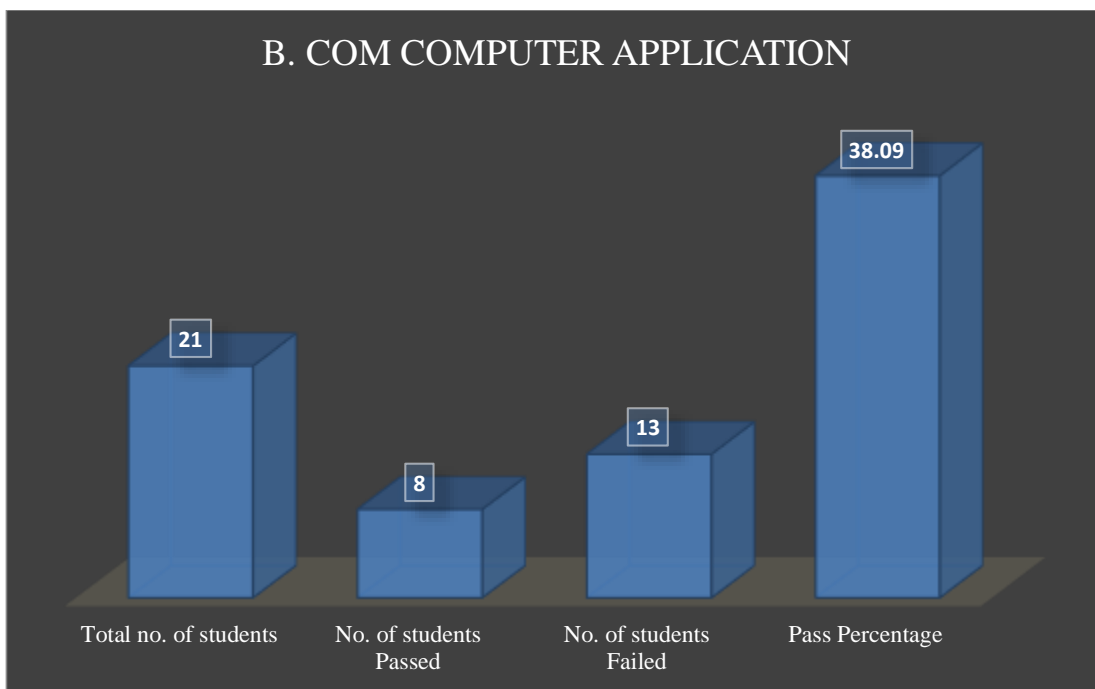

PROGRAMME: B. COM. COMPUTER APPLICATION

Program Name	Total no. of students	No. of students Passed	No. of students Failed	Pass Percentage
B. Com Cooperation	41	38	3	92.68
B. Com Computer Application	21	8	13	38.09
B. A. History	40	28	12	70
B. Sc Physics	5	2	3	40
B. A. English	26	20	6	76.92
M. A. History	16	11	5	68.75
M. Com Finance	14	5	9	35.71
Total	163	112	51	68.71