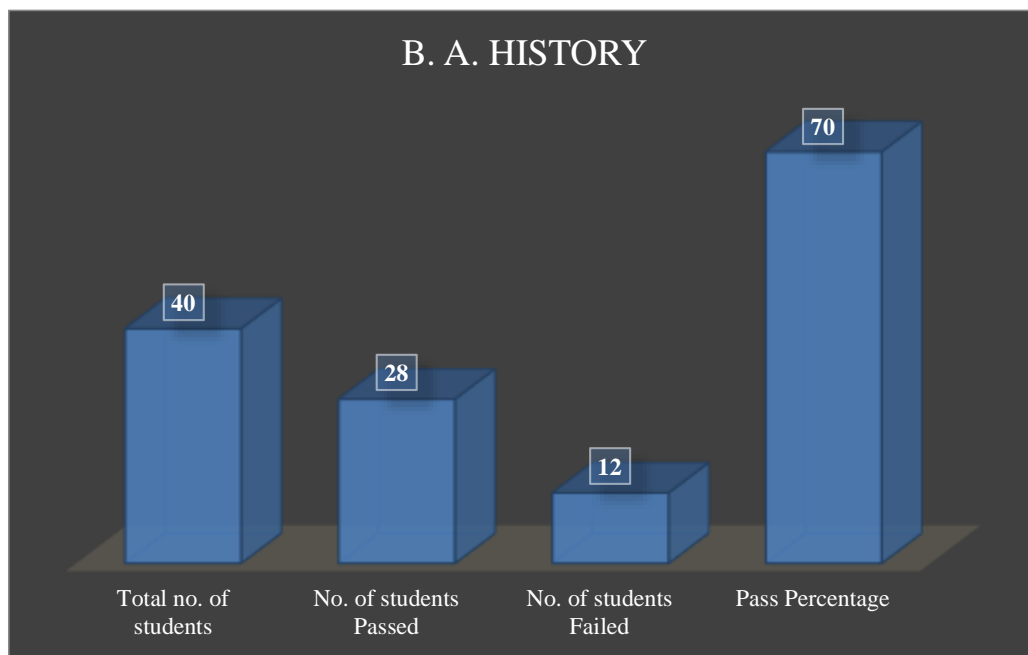

PROGRAMME: B. A. History

Program Name	Total no. of students	No. of students Passed	No. of students Failed	Pass Percentage
B. Com Cooperation	41	38	3	92.68
B. Com Computer Application	21	8	13	38.09
B. A. History	40	28	12	70
B. Sc Physics	5	2	3	40
B. A. English	26	20	6	76.92
M. A. History	16	11	5	68.75
M. Com Finance	14	5	9	35.71
Total	163	112	51	68.71