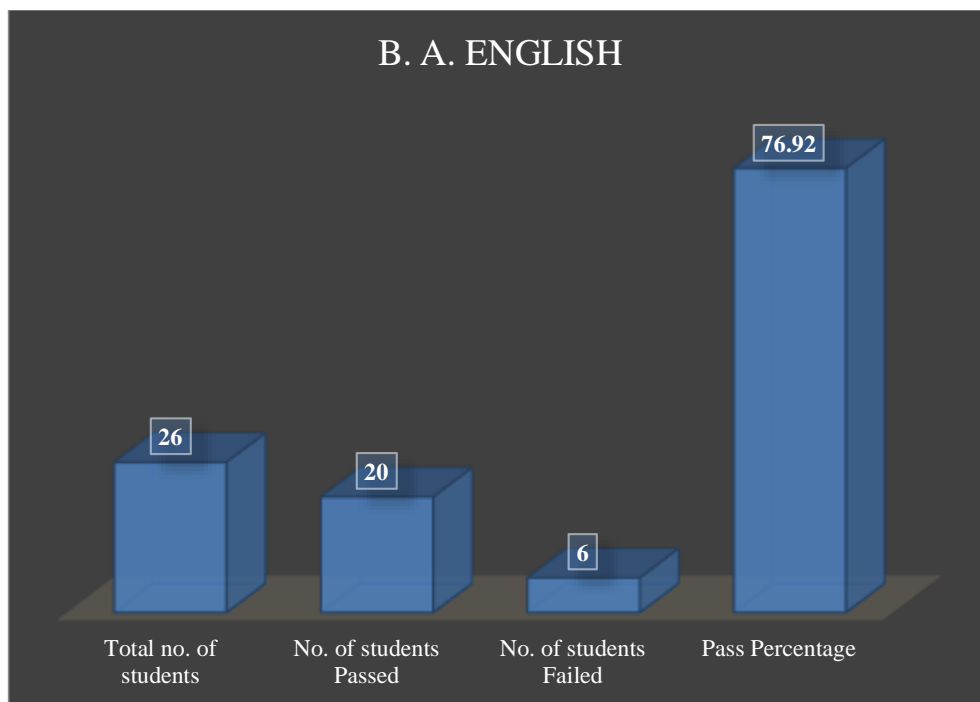

PROGRAMME: B. A. English

Program Name	Total no. of students	No. of students Passed	No. of students Failed	Pass Percentage
B. Com Cooperation	41	38	3	92.68
B. Com Computer Application	21	8	13	38.09
B. A. History	40	28	12	70
B. Sc Physics	5	2	3	40
B. A. English	26	20	6	76.92
M. A. History	16	11	5	68.75
M. Com Finance	14	5	9	35.71
Total	163	112	51	68.71