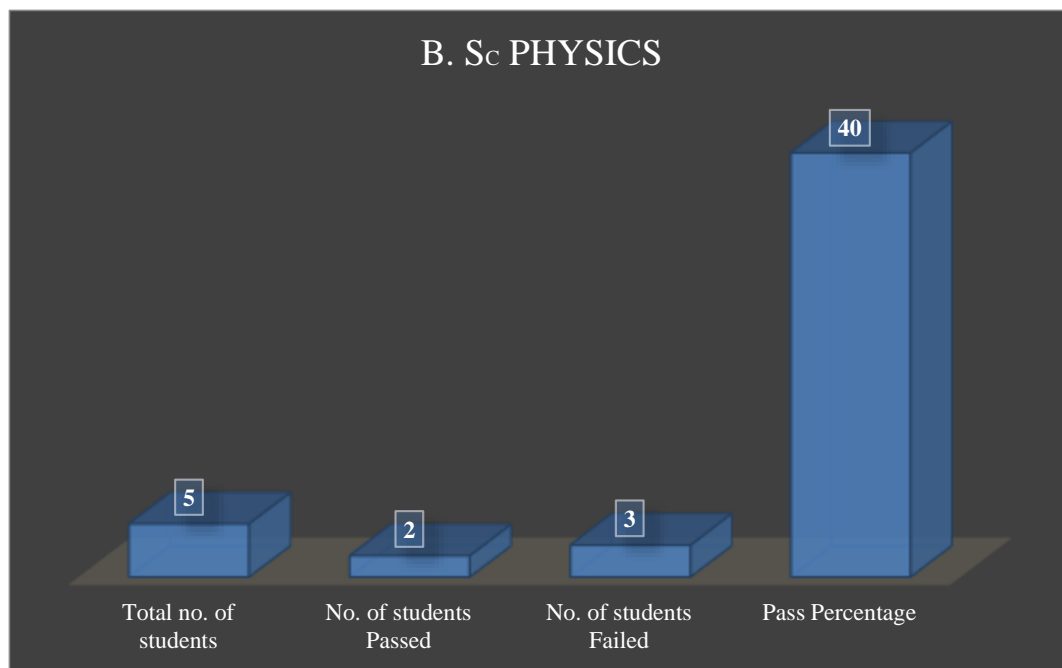

PROGRAMME: B. Sc. Physics

Program Name	Total no. of students	No. of students Passed	No. of students Failed	Pass Percentage
B. Com Cooperation	41	38	3	92.68
B. Com Computer Application	21	8	13	38.09
B. A. History	40	28	12	70
B. Sc. Physics	5	2	3	40
B. A. English	26	20	6	76.92
M. A. History	16	11	5	68.75
M. Com Finance	14	5	9	35.71
Total	163	112	51	68.71