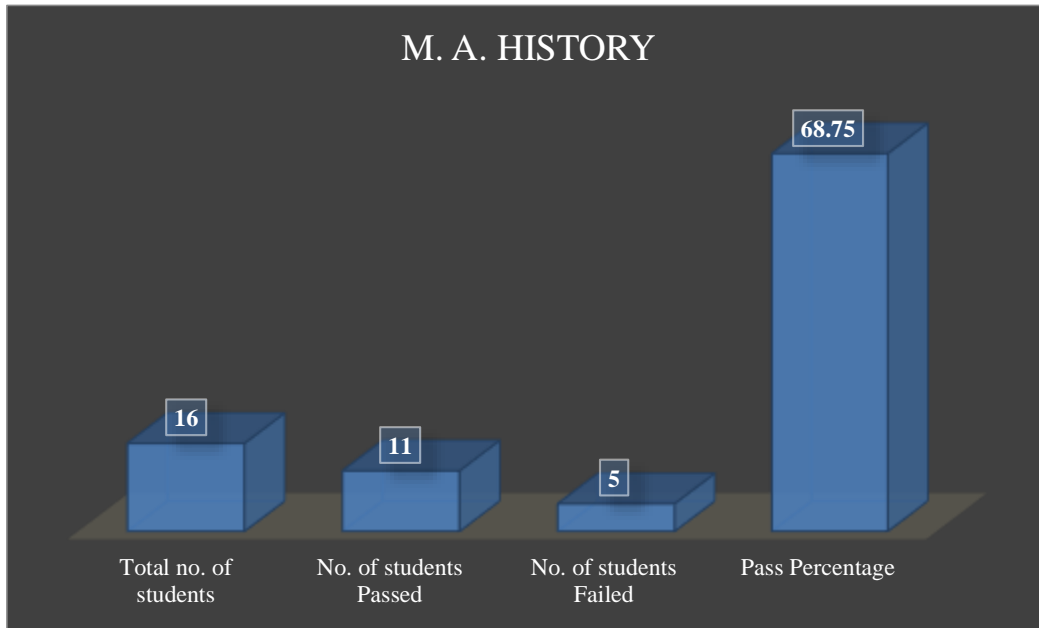

PROGRAMME: M. A. History

Program Name	Total no. of students	No. of students Passed	No. of students Failed	Pass Percentage
B. Com Cooperation	41	38	3	92.68
B. Com Computer Application	21	8	13	38.09
B. A. History	40	28	12	70
B. Sc. Physics	5	2	3	40
B. A. English	26	20	6	76.92
M. A. History	16	11	5	68.75
M. Com Finance	14	5	9	35.71
Total	163	112	51	68.71