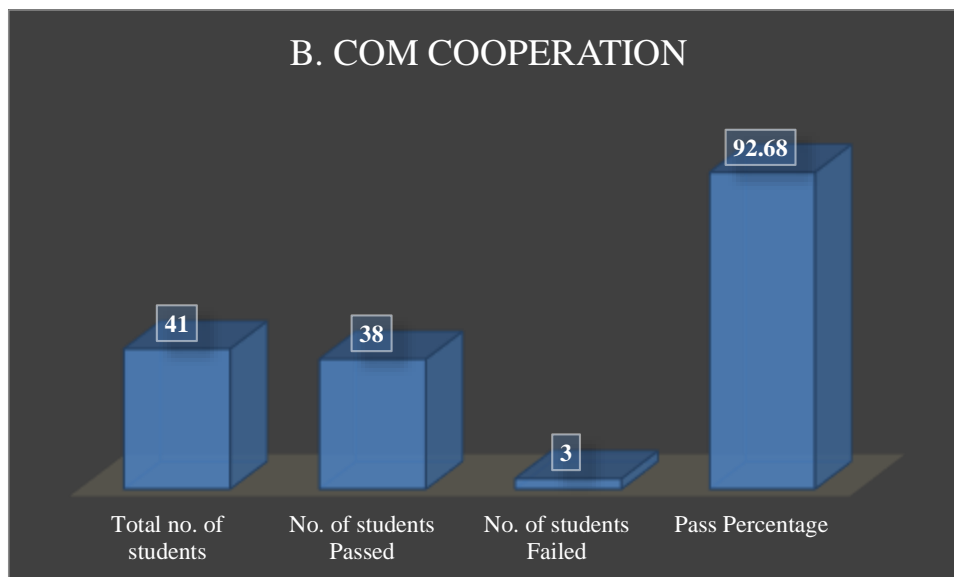

RESULT ANALYSIS

2023-24

Overall Result Analysis- 2023-24

Total Number of Students Appeared: **163**

Students Passed: **112**

Overall Pass Percentage of the college: **68.71%**

Program Name	Total no. of students	No. of students Passed	No. of students Failed	Pass Percentage
B. Com Cooperation	41	38	3	92.68
B. Com Computer Application	21	8	13	38.09
B. A. History	40	28	12	70
B. Sc Physics	5	2	3	40
B. A. English	26	20	6	76.92
M. A. History	16	11	5	68.75
M. Com Finance	14	5	9	35.71
Total	163	112	51	68.71

PROGRAMME WISE RESULT 2023-24

PROGRAMME: B. COM. COOPERATION

Program Name	Total no. of students	No. of students Passed	No. of students Failed	Pass Percentage
B. Com Cooperation	41	38	3	92.68
B. Com Computer Application	21	8	13	38.09
B. A. History	40	28	12	70
B. Sc Physics	5	2	3	40
B. A. English	26	20	6	76.92
M. A. History	16	11	5	68.75
M. Com Finance	14	5	9	35.71
Total	163	112	51	68.71