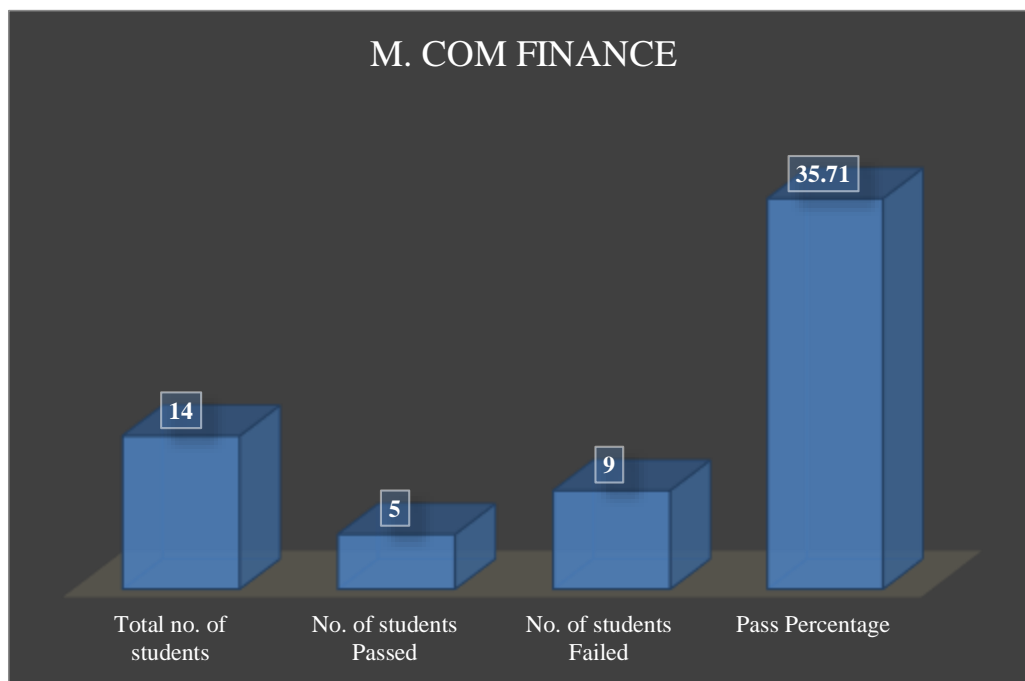

PROGRAMME: M. Com Finance & Taxation

Program Name	Total no. of students	No. of students Passed	No. of students Failed	Pass Percentage
B. Com Cooperation	41	38	3	92.68
B. Com Computer Application	21	8	13	38.09
B. A. History	40	28	12	70
B. Sc Physics	5	2	3	40
B. A. English	26	20	6	76.92
M. A. History	16	11	5	68.75
M. Com Finance	14	5	9	35.71
Total	163	112	51	68.71